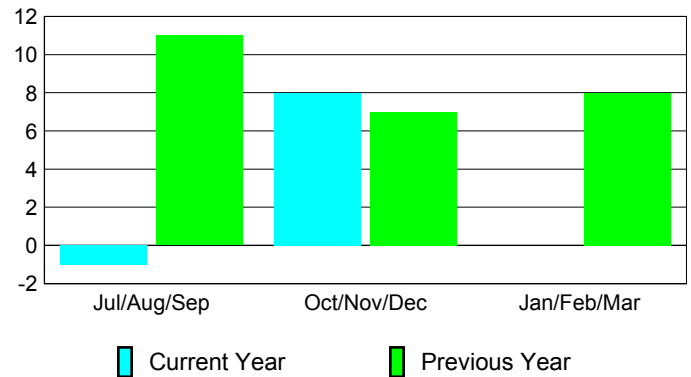

Membership Results
2012-2013

Membership
2011-2012

Month	Net Memb Goal	Actual New Memb	Actual Dropped Memb	Gain/Loss of Memb	Gain/Loss of Memb
Jul/Aug/Sep	3	27	-28	-1	11
Oct/Nov/Dec	3	37	-29	8	7
Jan/Feb/Mar	2				8
Totals	8	64	-57	7	26

Membership Results 2012-2013

Goal, New, Dropped, Gain/Loss

Comparison of Membership Gain/Loss

Current Year Compared to the Previous Year

Gender Comparison 2012-2013

Jul/Aug/Sep

Oct/Nov/Dec

Jan/Feb/Mar