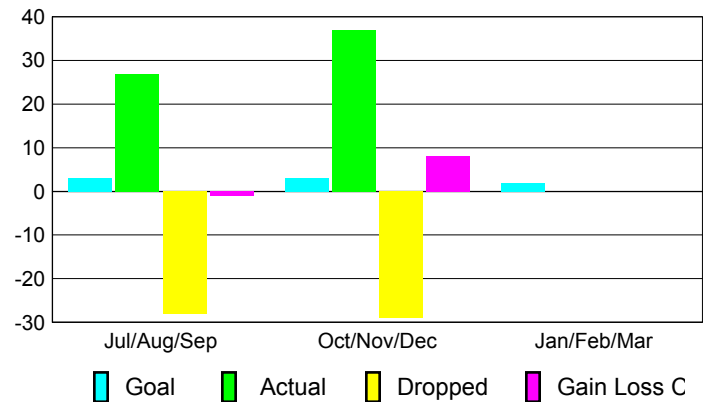

Membership Results 2012-2013

Goal, New, Dropped, Gain/Loss

Comparison of Membership Gain/Loss

Current Year Compared to the Previous Year